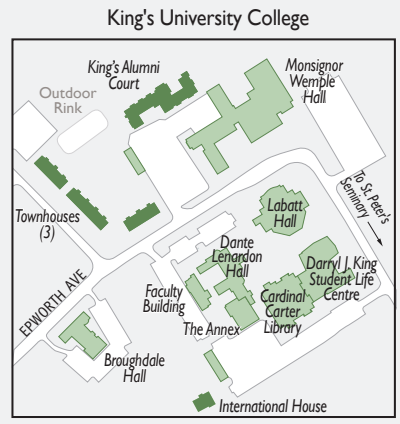

Western

Welcome to Western

- Welcome Centre booths
- Emergency Phone
- Barrier-free (accessible) meters
- Visitor parking lot
See detailed parking maps for additional visitor parking at meters and pay & display areas.
- Student housing
- Off-campus buildings housing Western facilities

K Kiosk
CP Conference Parking

For a broad selection of parking and other campus maps visit geography.uwo.ca/campusmaps/
 Barrier-free parking is available in all lots.