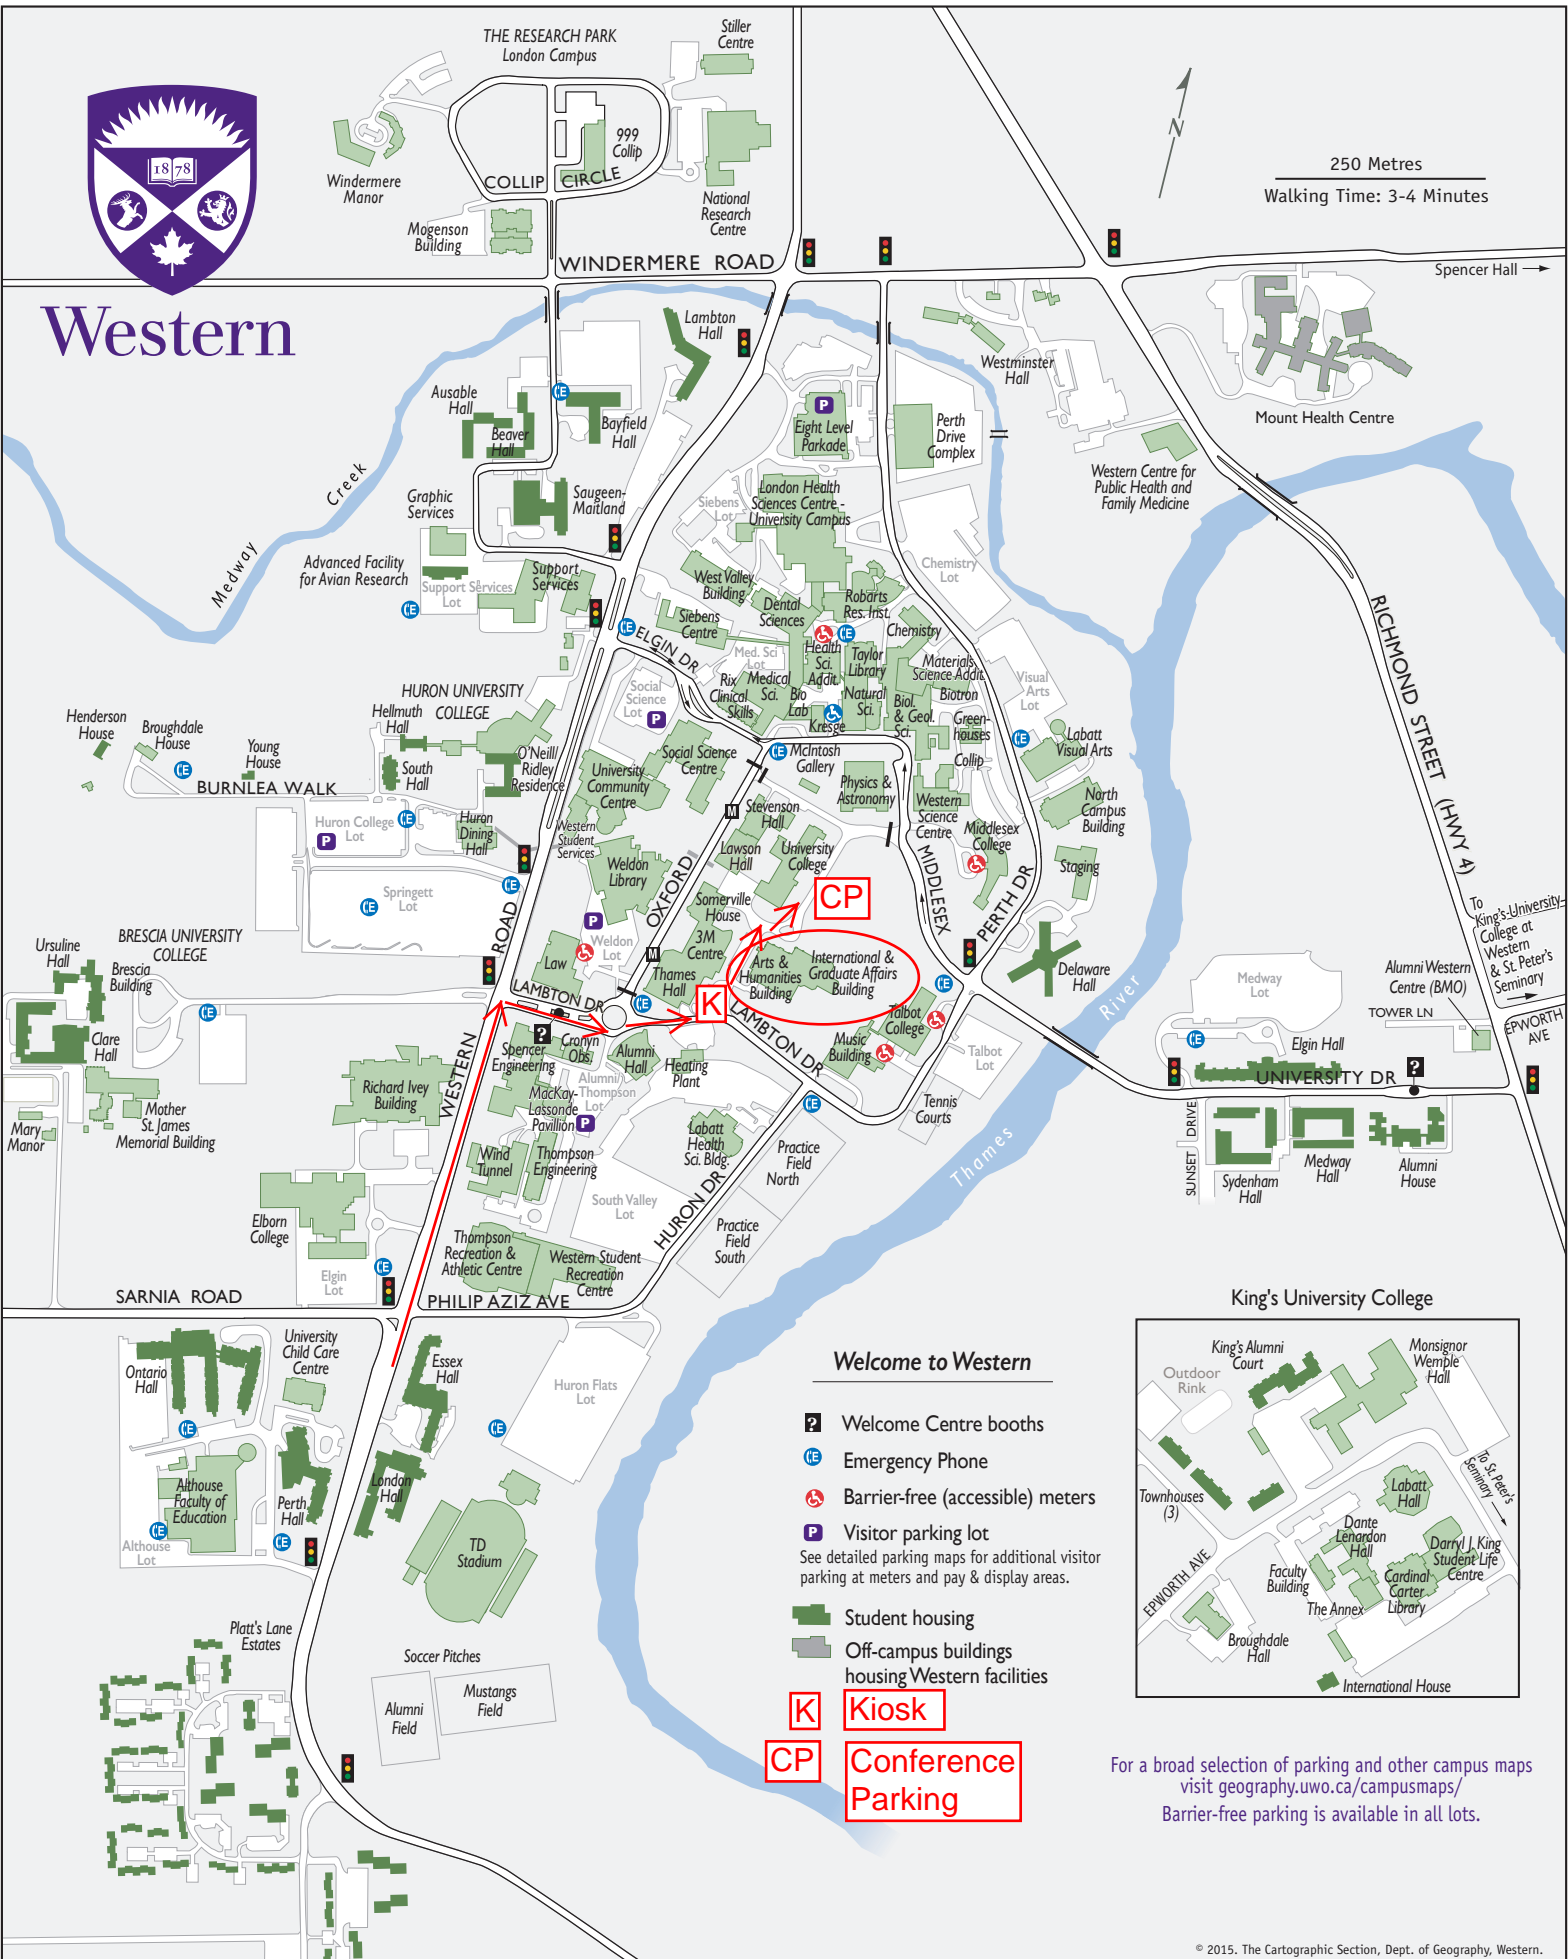

Western

Welcome to Western

- Welcome Centre booths
- Emergency Phone
- Barrier-free (accessible) meters
- Visitor parking lot
See detailed parking maps for additional visitor parking at meters and pay & display areas.
- Student housing
- Off-campus buildings housing Western facilities

K Kiosk
CP Conference Parking

For a broad selection of parking and other campus maps visit geography.uwo.ca/campusmaps/
 Barrier-free parking is available in all lots.